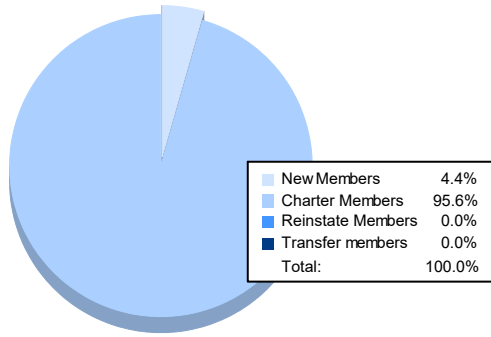

Year	New Clubs	Dropped Clubs	Gain/Loss Clubs	New Members	Charter Members	Reinstate Members	Transfer Members	Total Member Added	Total Members Dropped	Gain/Loss Members
2017-2018	1	0	1	48	24	0	0	72	23	49
2018-2019	4	0	4	45	91	1	0	137	42	95
2019-2020	2	0	2	1	42	0	0	43	4	39
2020-2021	2	0	2	0	41	0	0	41	22	19
2021-2022	2	0	2	2	43	0	0	45	36	9
<b>Average</b>	<b>2</b>	<b>0</b>	<b>2</b>	<b>19</b>	<b>48</b>	<b>0</b>	<b>0</b>	<b>68</b>	<b>25</b>	<b>42</b>

### Membership Composition June 2022 Cumulative