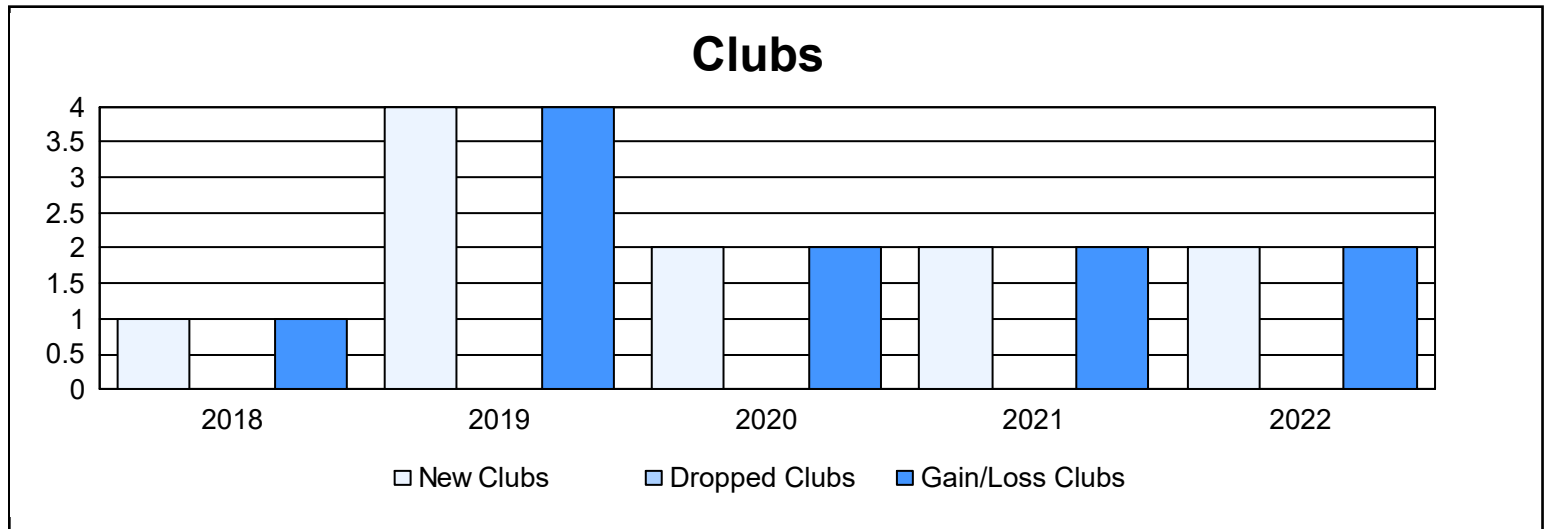

Year	New Clubs	Dropped Clubs	Gain/Loss Clubs	New Members	Charter Members	Reinstate Members	Transfer Members	Total Member Added	Total Members Dropped	Gain/Loss Members
2017-2018	1	0	1	48	24	0	0	72	23	49
2018-2019	4	0	4	45	91	1	0	137	42	95
2019-2020	2	0	2	1	42	0	0	43	4	39
2020-2021	2	0	2	0	41	0	0	41	22	19
2021-2022	2	0	2	2	43	0	0	45	36	9
<b>Average</b>	<b>2</b>	<b>0</b>	<b>2</b>	<b>19</b>	<b>48</b>	<b>0</b>	<b>0</b>	<b>68</b>	<b>25</b>	<b>42</b>

### Membership Composition June 2022 Cumulative