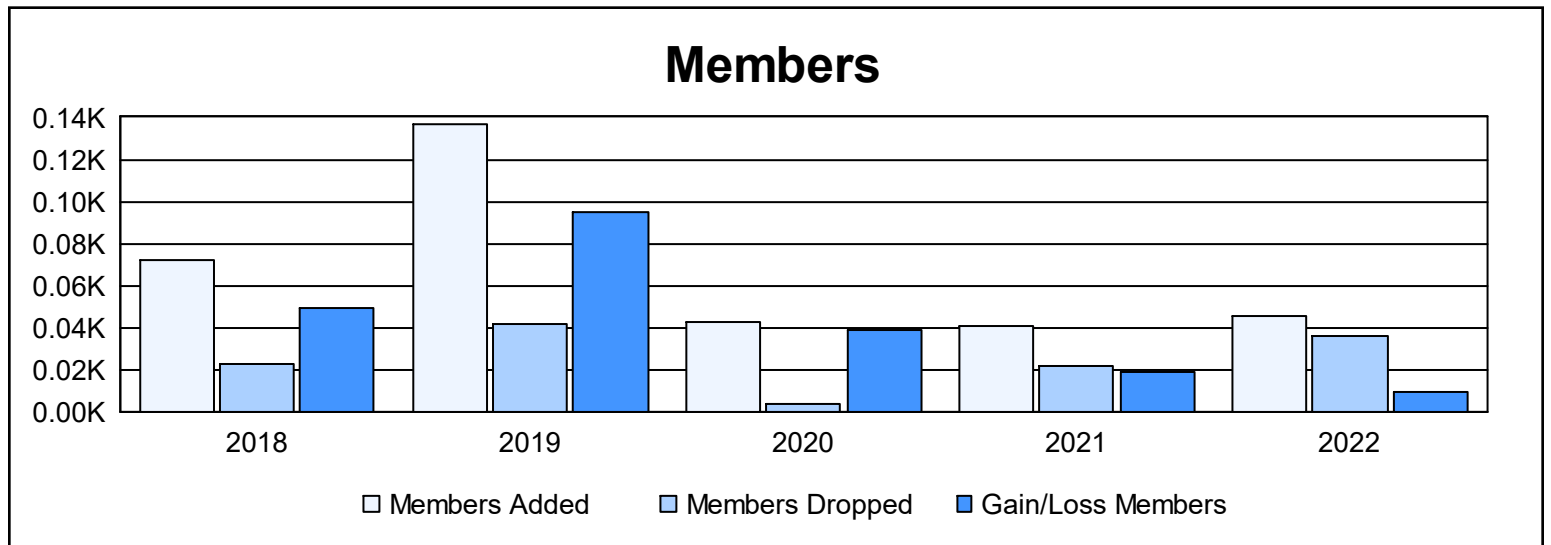

Year	New Clubs	Dropped Clubs	Gain/Loss Clubs	New Members	Charter Members	Reinstate Members	Transfer Members	Total Member Added	Total Members Dropped	Gain/Loss Members
2017-2018	1	0	1	48	24	0	0	72	23	49
2018-2019	4	0	4	45	91	1	0	137	42	95
2019-2020	2	0	2	1	42	0	0	43	4	39
2020-2021	2	0	2	0	41	0	0	41	22	19
2021-2022	2	0	2	2	43	0	0	45	36	9
<b>Average</b>	<b>2</b>	<b>0</b>	<b>2</b>	<b>19</b>	<b>48</b>	<b>0</b>	<b>0</b>	<b>68</b>	<b>25</b>	<b>42</b>

### Membership Composition June 2022 Cumulative